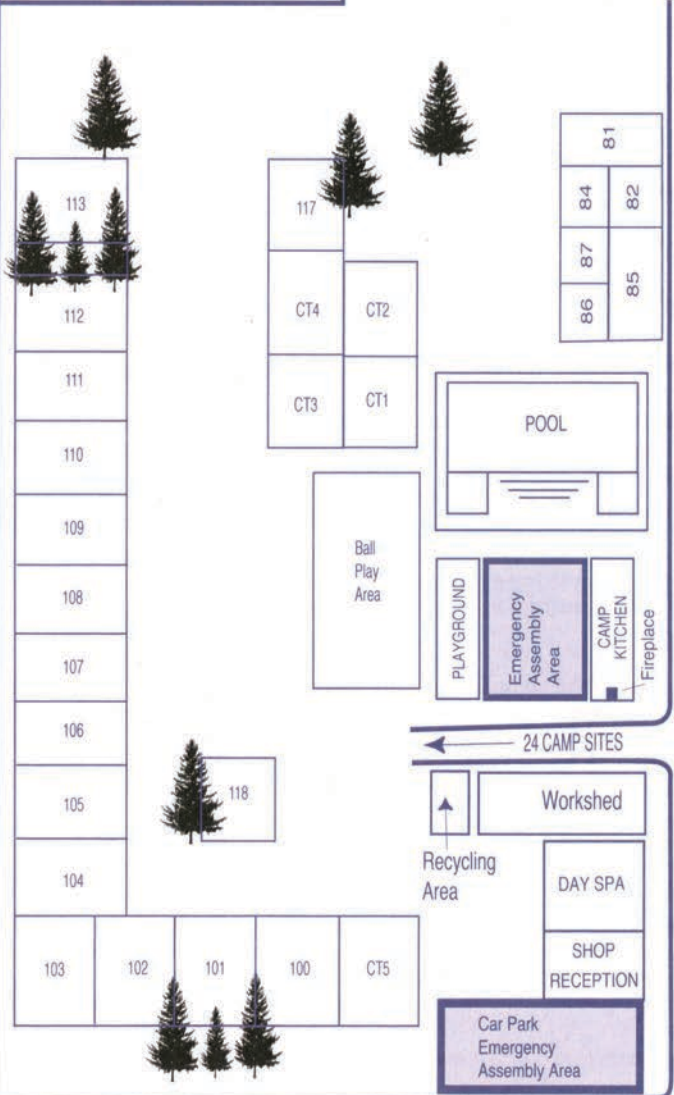

Camping Area

Caravan Park

LEGEND

1. Anchorage Holiday Park
2. Iluka Boatshed & Marina – Boat Hire
Iluka/Yamba Ferry Terminal
Boat Shed Cafe
3. West End Shops Incl.
• Iluka Quality Meats
• Iluka Pharmacy
• Iluka Cellarbrations
• Iluka Hot Bread
• Iguana Beachwear
4. Iluka Service Station (NRMA 6646 6566)
IGA Supermarket
Iluka Public School
Iluka Op Shop
5. Iluka Police Station
Iluka Community Hall
Iluka Meals on Wheels
6. Dizzy's Bait & Tackle
7. Iluka Motel
8. Anglican Church
9. Catholic Church
10. East End Shops Incl.
• Iluka Wellness Centre
• Reflections Hairdresser
• Fruit & Vegetable Market
• Hogue's Hot Bread
• Iluka/Woombah Real Estate
• Funky Floral Design
• Iluka Post Office & Newsagency
- BCU Credit Union
• Sumth'n Tastee
• Iluka Real Estate
• Iluka Hardware
• Iluka Craft Shop
• L.J. Hooker Real Estate
11. Iluka Rural Fire Brigade Station
12. Clarence Head Caravan Park
13. Sedgers Reef Hotel (Bistro/TAB)
14. Iluka Fishermen's Co-op/Takeaway
Bunjalong Surf
15. Iluka Bowling Club plus Chinese Restaurant & Takeaway
16. Iluka Golf Club plus Restaurant & Takeaway
17. Iluka Preschool
Community Health Centre/Library
18. Industrial Estate & Shops
Men's Shed
19. Skate Park - Sports Oval - Tennis Courts - Netball Courts